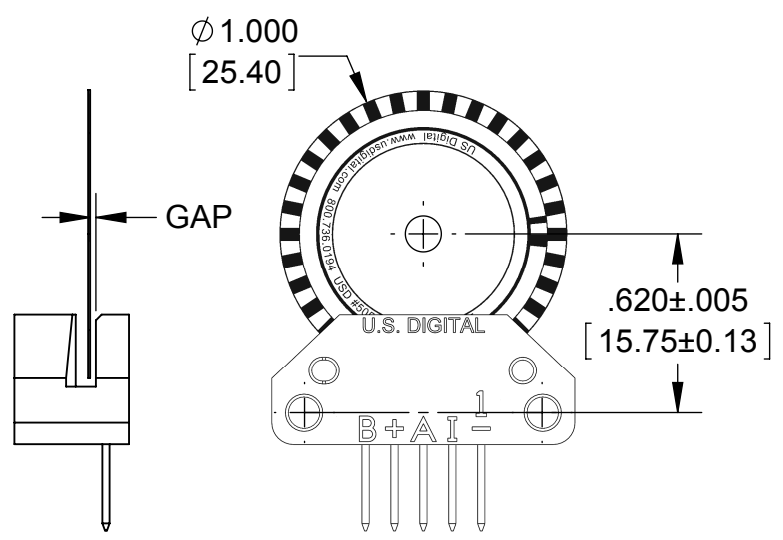

EM1 Transmissive Optical Encoder Module

Disk Alignment

RELEASE DATE: 04/06/2015

1" DISK

2" DISK

RECOMMENDED DISK GAP: $.020^{+.005}_{-.010}$ [0.51^{+0.13}_{-0.25}]
 (.020 ± .005 [0.51 ± 0.13] FOR 32 CPR 1" DISKS OR 64 CPR 2" DISKS)