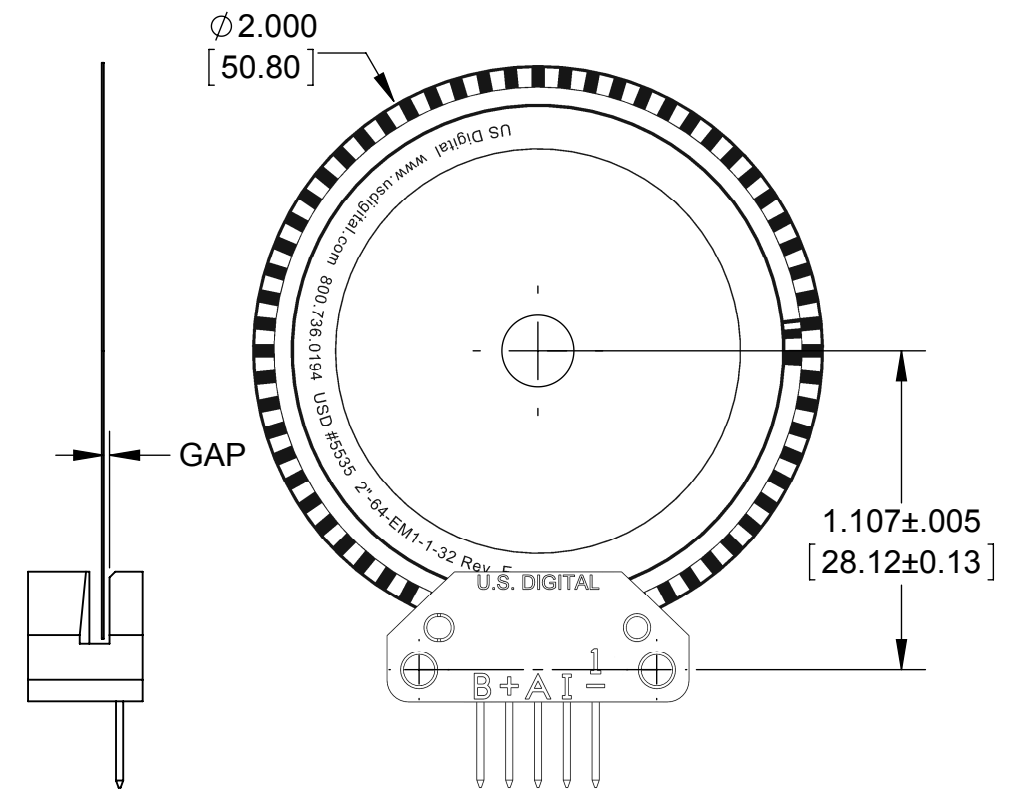

EM1 Transmissive Optical Encoder Module

Disk Alignment

RELEASE DATE: 04/06/2015

1" DISK

2" DISK

RECOMMENDED DISK GAP: $.020^{+.005}_{-.010}$ [0.51^{+0.13}_{-0.25}]
 (.020 ± .005 [0.51 ± 0.13] FOR 32 CPR 1" DISKS OR 64 CPR 2" DISKS)