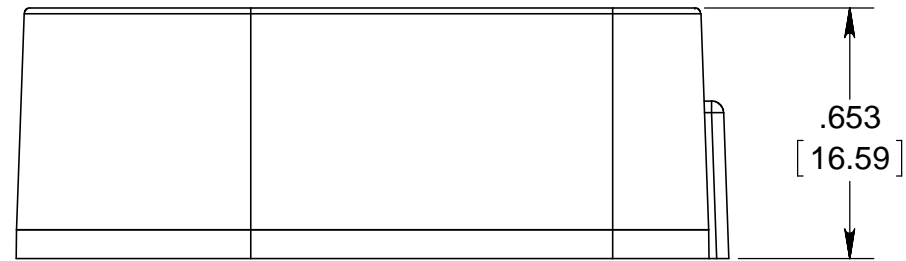

E5 Single-Ended Optical Kit Encoder

DEFAULT BASE & COVER OPTIONS SHOWN