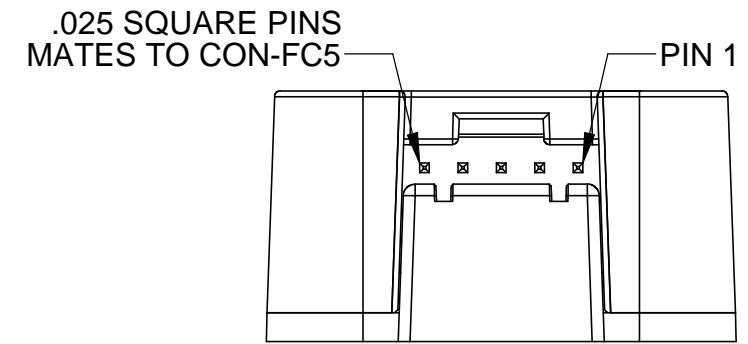

E5 Single-Ended Optical Kit Encoder

DEFAULT BASE & COVER OPTIONS SHOWN