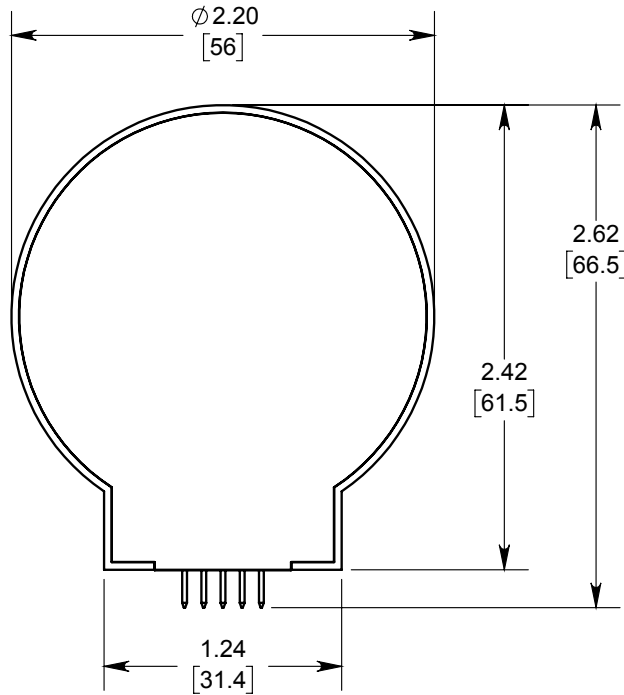

S2 Optical Shaft Encoder

BUSHING - 1/4" SHAFT

BUSHING- 6MM SHAFT

BALL BEARING- 1/4" SHAFT

BALL BEARING- 6MM SHAFT