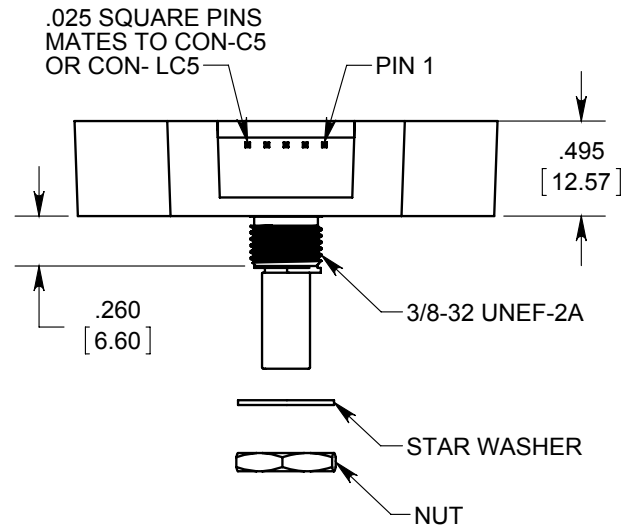

S2 Optical Shaft Encoder

1/4" SLEEVE BUSHING

6MM SLEEVE BUSHING

1/4" BALL BEARING

6MM BALL BEARING