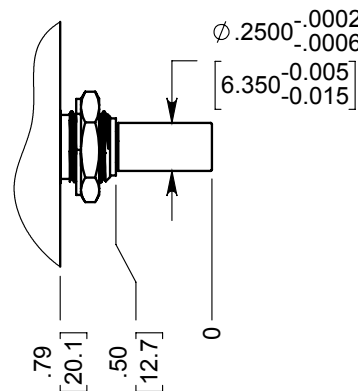

S2 Optical Shaft Encoder

BUSHING - 1/4" SHAFT

BUSHING- 6MM SHAFT

BALL BEARING- 1/4" SHAFT

BALL BEARING- 6MM SHAFT