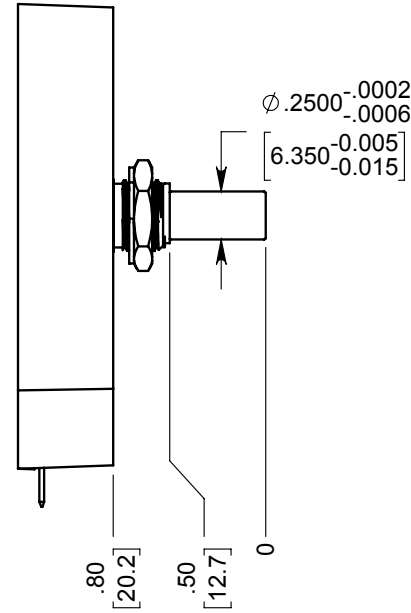

S2 Optical Shaft Encoder

BUSHING - 1/4" SHAFT

BUSHING- 6MM SHAFT

BALL BEARING- 1/4" SHAFT

BALL BEARING- 6MM SHAFT