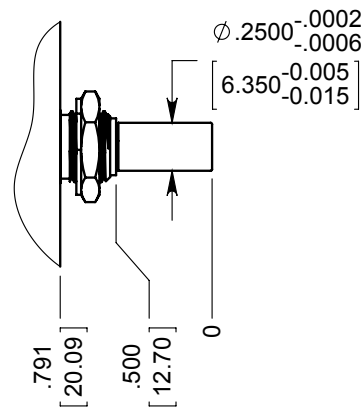

S2 Optical Shaft Encoder

1/4" SLEEVE BUSHING

6MM SLEEVE BUSHING

1/4" BALL BEARING

6MM BALL BEARING