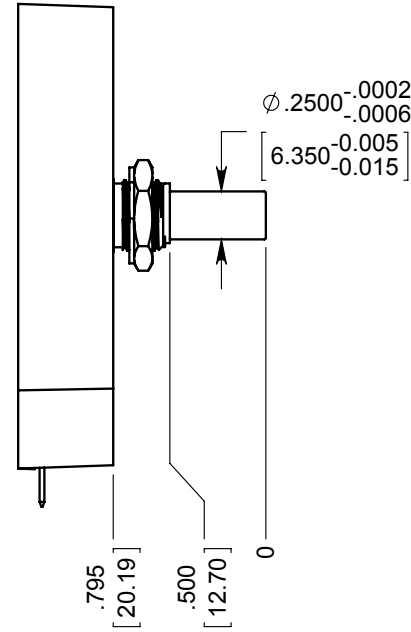

S2 Optical Shaft Encoder

1/4" SLEEVE BUSHING

6MM SLEEVE BUSHING

1/4" BALL BEARING

6MM BALL BEARING