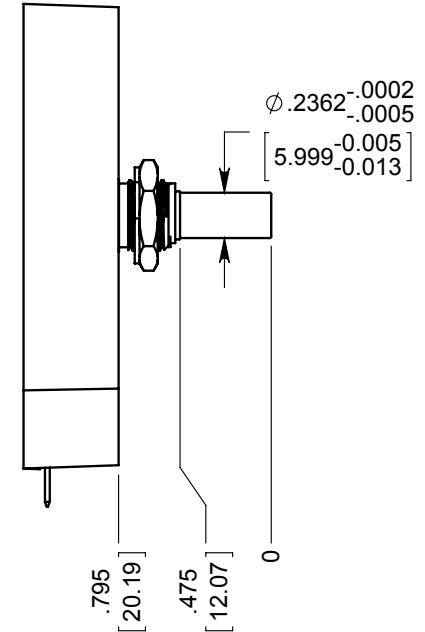

S2 Optical Shaft Encoder

1/4" SLEEVE BUSHING

6MM SLEEVE BUSHING

1/4" BALL BEARING

6MM BALL BEARING