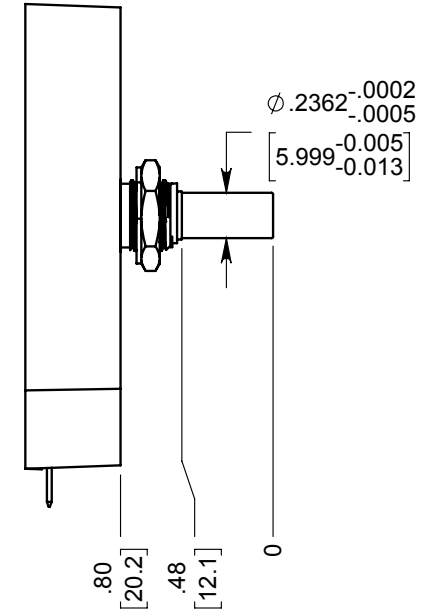

S2 Optical Shaft Encoder

BUSHING - 1/4" SHAFT

BUSHING- 6MM SHAFT

BALL BEARING- 1/4" SHAFT

BALL BEARING- 6MM SHAFT