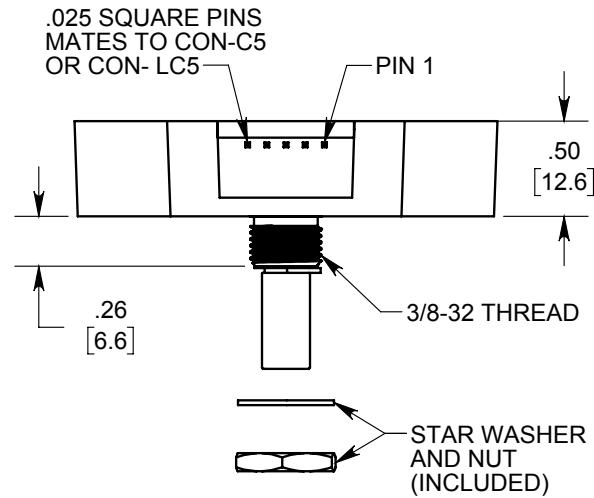

S2 Optical Shaft Encoder

BUSHING - 1/4" SHAFT

BUSHING- 6MM SHAFT

BALL BEARING- 1/4" SHAFT

BALL BEARING- 6MM SHAFT