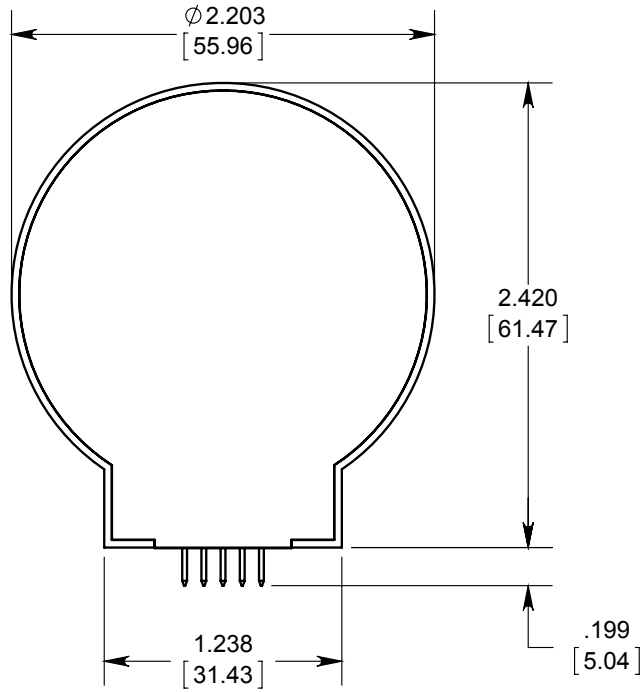

S2 Optical Shaft Encoder

1/4" SLEEVE BUSHING

6MM SLEEVE BUSHING

1/4" BALL BEARING

6MM BALL BEARING