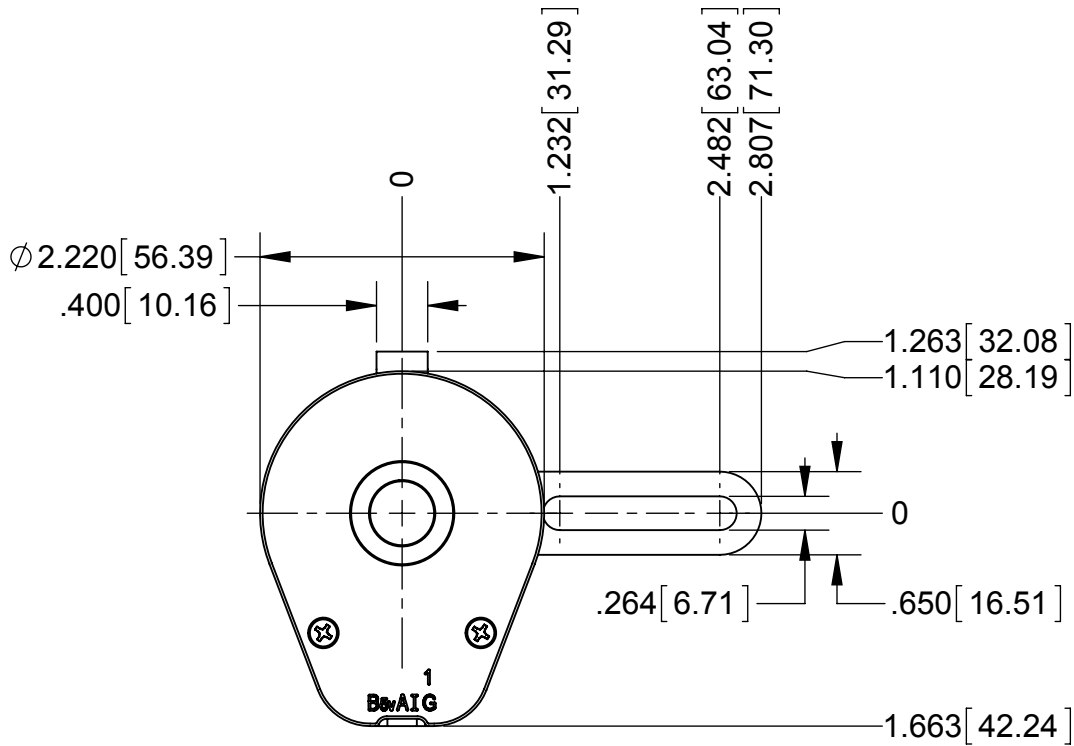

# HB6M Hollow Bore Optical Encoder Drawing

RELEASE DATE: 01/13/2016

## SINGLE-ENDED VERSION

.025 SQUARE PINS  
MATES TO CON-FC5

SINGLE-ENDED,  
HOLE IN HOUSING  
OPTION SHOWN

## DIFFERENTIAL VERSION

.025 SQUARE PINS  
MATES TO CON-FC10