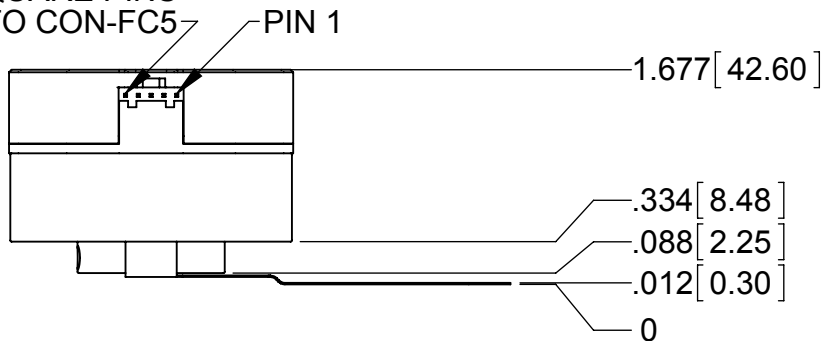

## SINGLE-ENDED VERSION

.025 SQUARE PINS  
MATES TO CON-FC5

SINGLE-ENDED,  
HOLE IN HOUSING  
OPTION SHOWN

## DIFFERENTIAL VERSION

.025 SQUARE PINS  
MATES TO CON-FC10