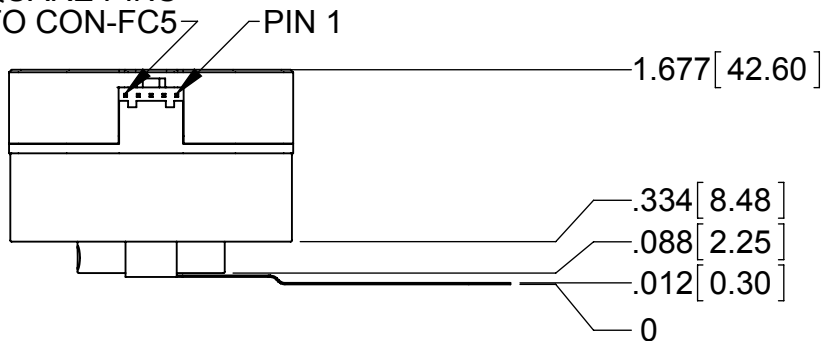

HB6M Hollow Bore Optical Encoder Drawing

RELEASE DATE: 01/13/2016

SINGLE-ENDED VERSION

.025 SQUARE PINS
MATES TO CON-FC5

SINGLE-ENDED,
HOLE IN HOUSING
OPTION SHOWN

DIFFERENTIAL VERSION

.025 SQUARE PINS
MATES TO CON-FC10