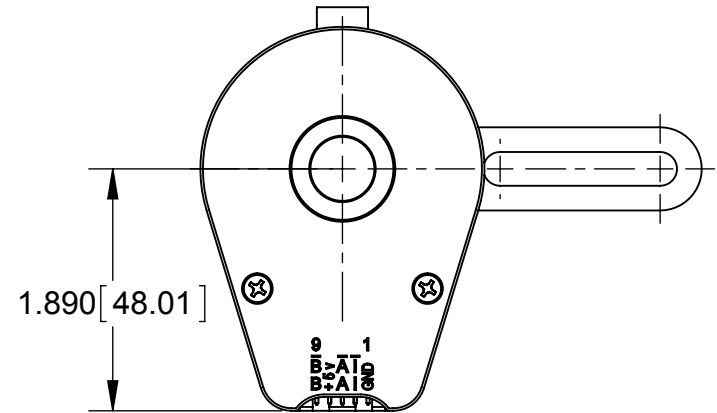

HB6M Hollow Bore Optical Encoder Drawing

RELEASE DATE: 01/13/2016

SINGLE-ENDED VERSION

.025 SQUARE PINS
MATES TO CON-FC5

SINGLE-ENDED,
HOLE IN HOUSING
OPTION SHOWN

DIFFERENTIAL VERSION

.025 SQUARE PINS
MATES TO CON-FC10