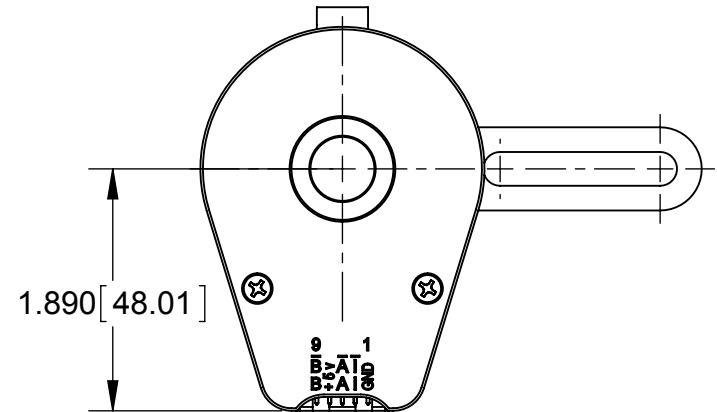

## SINGLE-ENDED VERSION

.025 SQUARE PINS  
MATES TO CON-FC5

SINGLE-ENDED,  
HOLE IN HOUSING  
OPTION SHOWN

## DIFFERENTIAL VERSION

.025 SQUARE PINS  
MATES TO CON-FC10