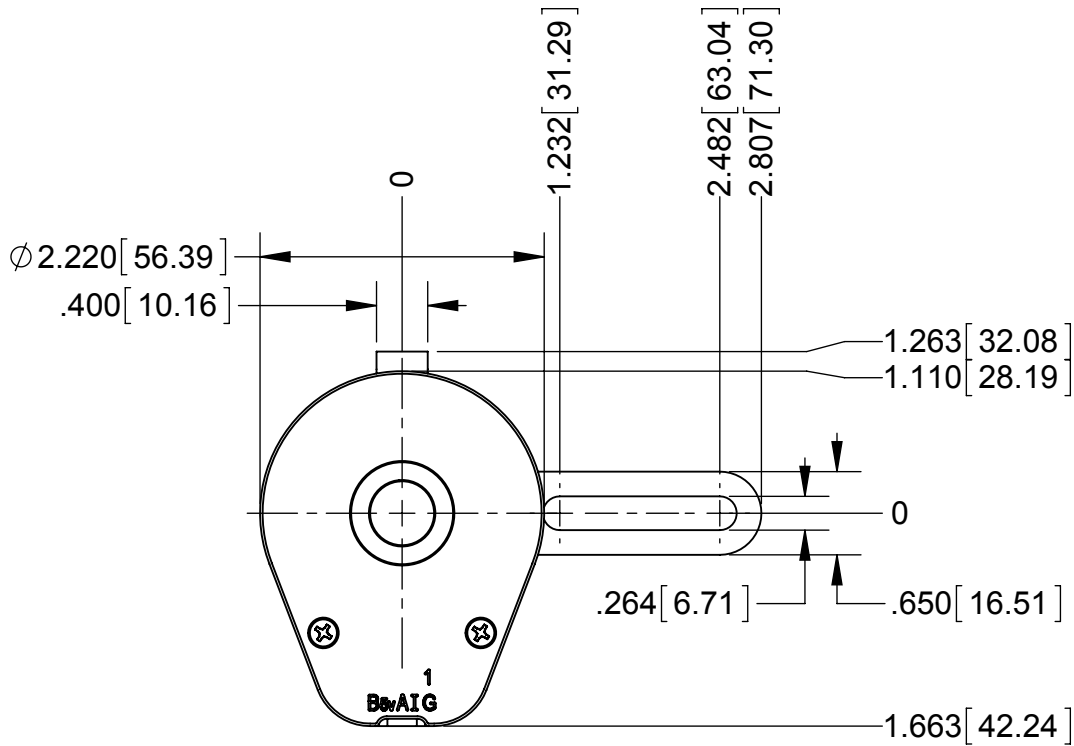

HB6M Hollow Bore Optical Encoder Drawing

RELEASE DATE: 01/13/2016

SINGLE-ENDED VERSION

.025 SQUARE PINS
MATES TO CON-FC5

SINGLE-ENDED,
HOLE IN HOUSING
OPTION SHOWN

DIFFERENTIAL VERSION

.025 SQUARE PINS
MATES TO CON-FC10