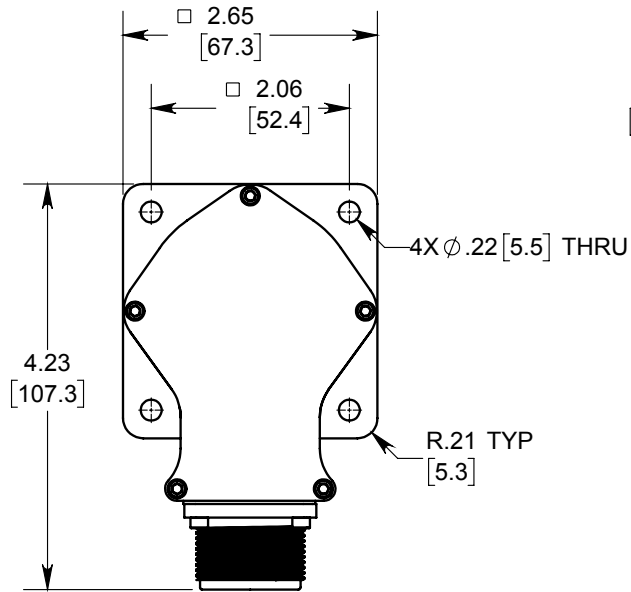

HD25 Industrial Incremental Shaft Encoder

RELEASE DATE: 7/11/2017

7-PIN CONNECTOR

10-PIN CONNECTOR