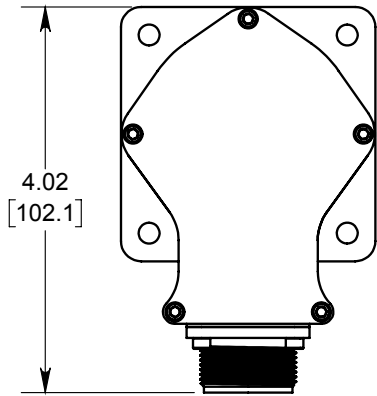

HD25 Industrial Incremental Shaft Encoder

RELEASE DATE: 7/11/2017

7-PIN CONNECTOR

10-PIN CONNECTOR