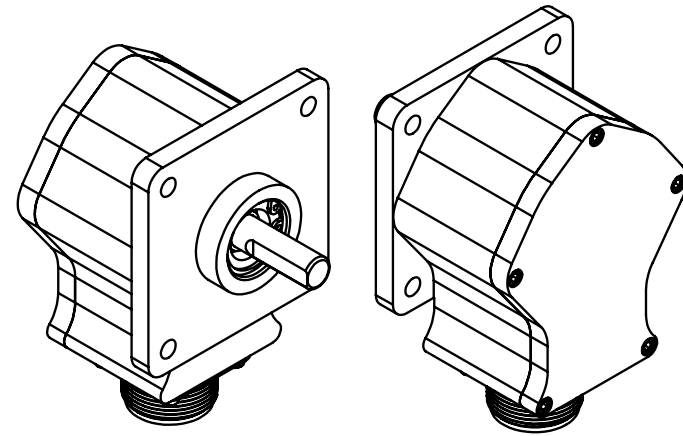

HD25 Industrial Incremental Shaft Encoder

RELEASE DATE: 7/11/2017

7-PIN CONNECTOR

10-PIN CONNECTOR