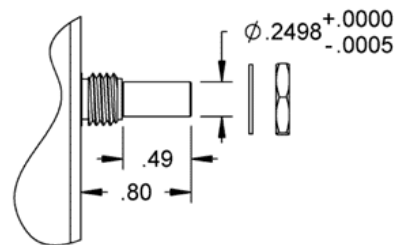

1/4" Sleeve Bushing (Default)

1/4" Ball Bearing (B-option)

6mm Sleeve Bushing (M6-option)

6mm Ball Bearing (BM6-option)