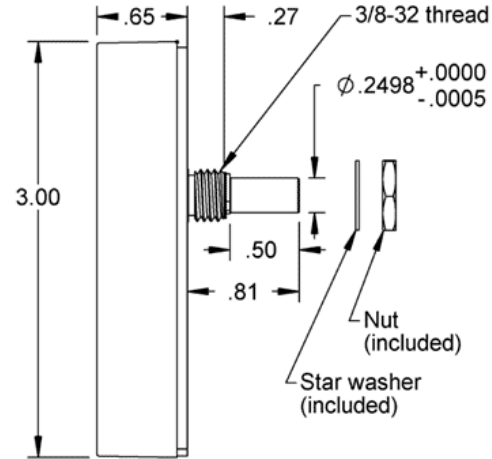

1/4" Sleeve Bushing (Default)

1/4" Ball Bearing (B-option)

6mm Sleeve Bushing (M6-option)

6mm Ball Bearing (BM6-option)