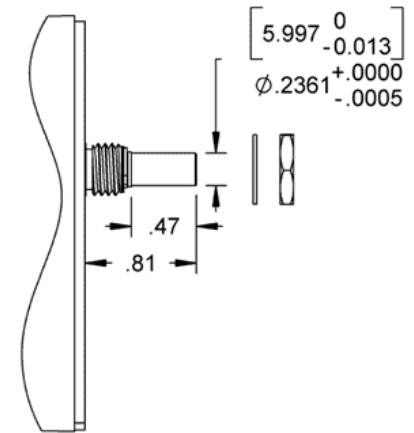

1/4" Sleeve Bushing (Default)

1/4" Ball Bearing (B-option)

6mm Sleeve Bushing (M6-option)

6mm Ball Bearing (BM6-option)