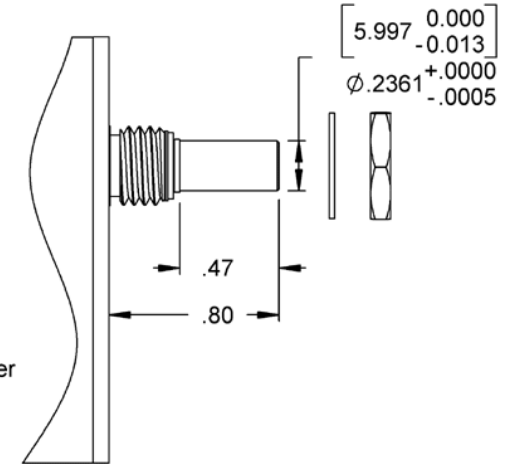

1/4" Sleeve Bushing (Default)

6mm Sleeve Bushing (M6-option)

1/4" Ball Bearing (B-option)

6mm Ball Bearing (BM6-option)