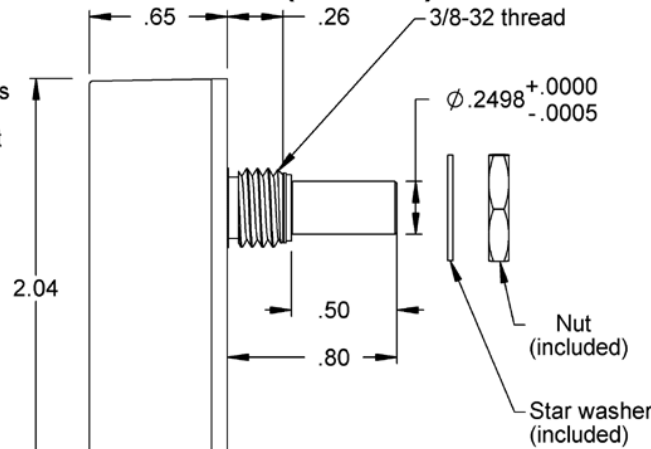

1/4" Sleeve Bushing (Default)

6mm Sleeve Bushing (M6-option)

1/4" Ball Bearing (B-option)

6mm Ball Bearing (BM6-option)