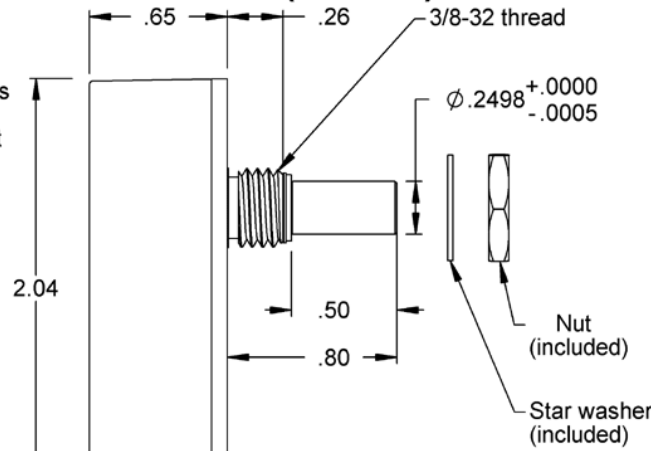

**1/4" Sleeve Bushing  
(Default)**

**6mm Sleeve Bushing  
(M6-option)**

**1/4" Ball Bearing  
(B-option)**

**6mm Ball Bearing  
(BM6-option)**