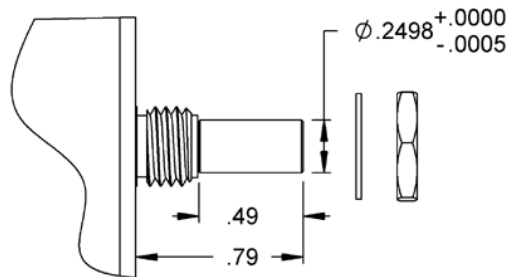

1/4" Sleeve Bushing (Default)

6mm Sleeve Bushing (M6-option)

1/4" Ball Bearing (B-option)

6mm Ball Bearing (BM6-option)