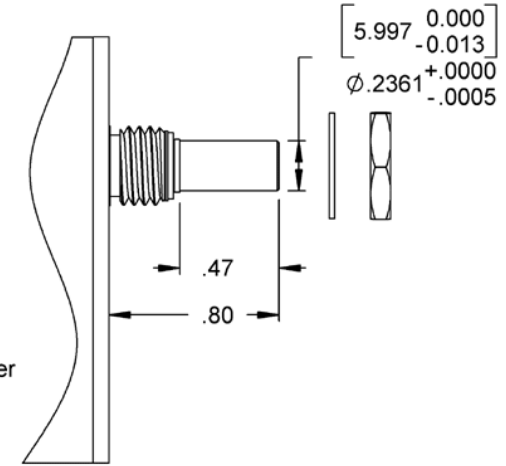

**1/4" Sleeve Bushing  
(Default)**

**6mm Sleeve Bushing  
(M6-option)**

**1/4" Ball Bearing  
(B-option)**

**6mm Ball Bearing  
(BM6-option)**