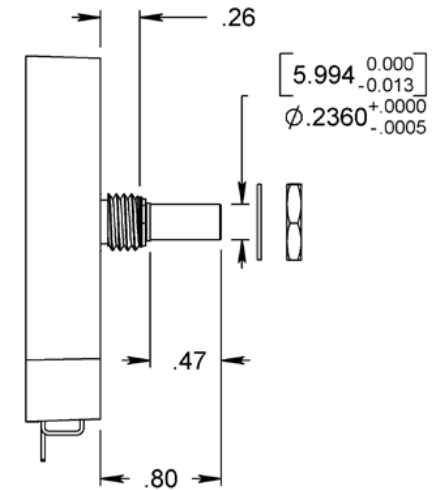

> Module pins are 0.06" shorter for 64-l resolution.

**1/4" Sleeve Bushing (Default)**

**6mm Sleeve Bushing (M6-option)**

**1/4" Ball Bearing (B-option)**

**6mm Ball Bearing (BM6-option)**