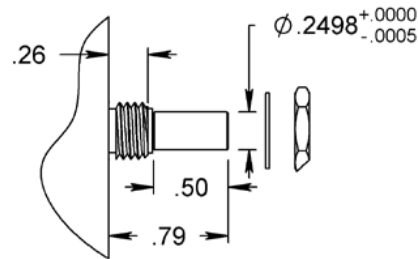

> Module pins are 0.06" shorter for 64-l resolution.

**1/4" Sleeve Bushing (Default)**

**6mm Sleeve Bushing (M6-option)**

**1/4" Ball Bearing (B-option)**

**6mm Ball Bearing (BM6-option)**