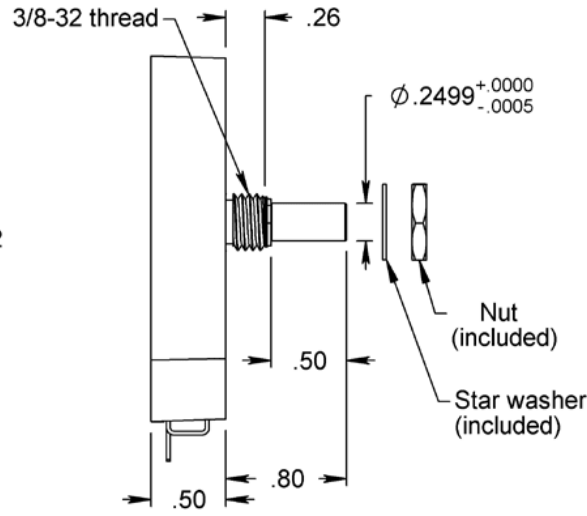

> Module pins are 0.06" shorter for 64-l resolution.

**1/4" Sleeve Bushing (Default)**

**6mm Sleeve Bushing (M6-option)**

**1/4" Ball Bearing (B-option)**

**6mm Ball Bearing (BM6-option)**