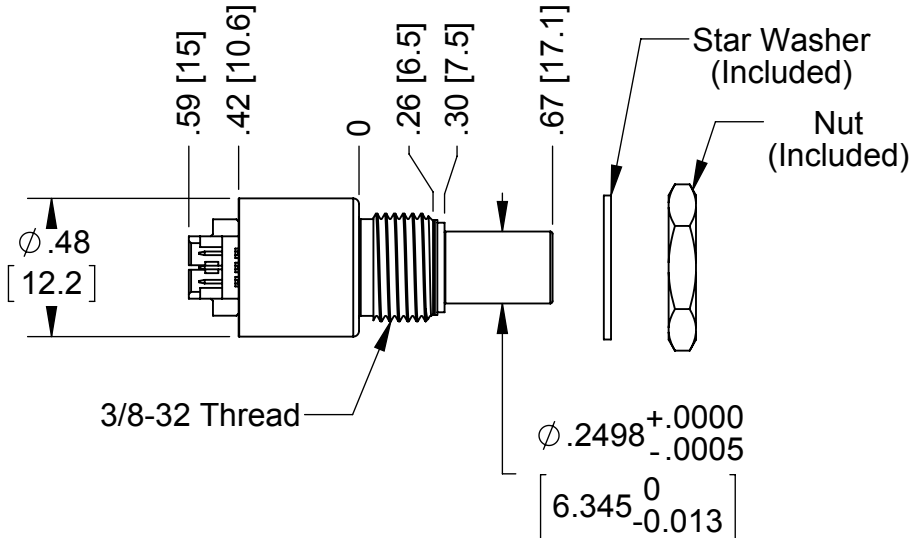

MA3 Miniature Absolute Magnetic Shaft Encoder

RELEASE DATE: 06/11/2012

1/4" Sleeve Bushing

6mm Sleeve Bushing

1/8" Sleeve Bushing

1/8" Ball Bearing