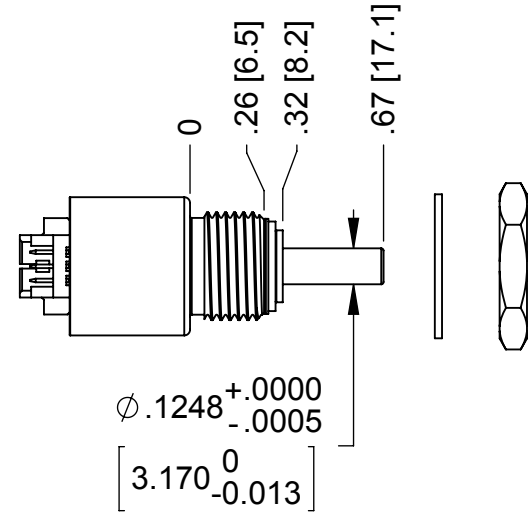

MA3 Miniature Absolute Magnetic Shaft Encoder

RELEASE DATE: 06/11/2012

1/4" Sleeve Bushing

6mm Sleeve Bushing

1/8" Sleeve Bushing

1/8" Ball Bearing