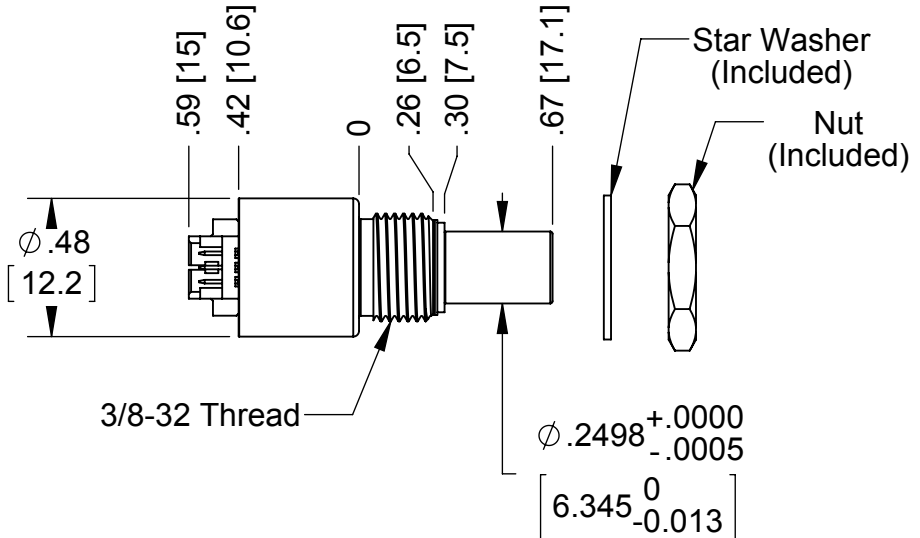

MA3 Miniature Absolute Magnetic Shaft Encoder

RELEASE DATE: 06/11/2012

1/4" Sleeve Bushing

6mm Sleeve Bushing

1/8" Sleeve Bushing

1/8" Ball Bearing