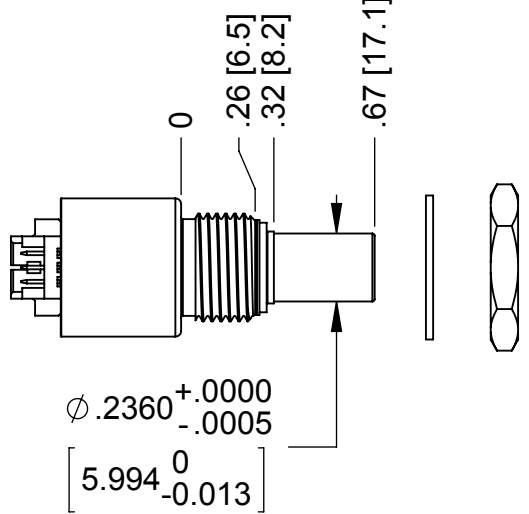

MA3 Miniature Absolute Magnetic Shaft Encoder

RELEASE DATE: 06/11/2012

1/4" Sleeve Bushing

6mm Sleeve Bushing

1/8" Sleeve Bushing

1/8" Ball Bearing