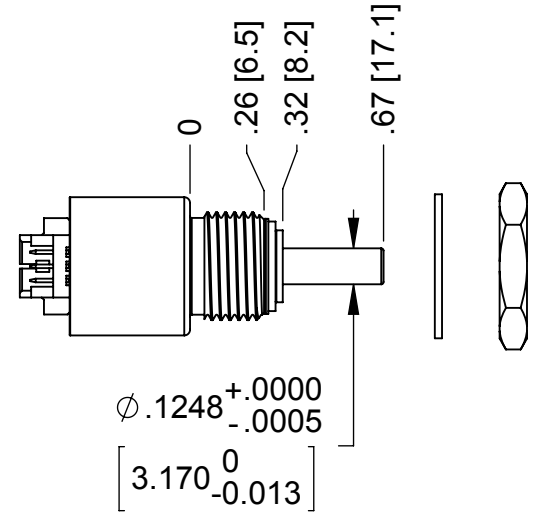

MA3 Miniature Absolute Magnetic Shaft Encoder

RELEASE DATE: 06/11/2012

1/4" Sleeve Bushing

6mm Sleeve Bushing

1/8" Sleeve Bushing

1/8" Ball Bearing