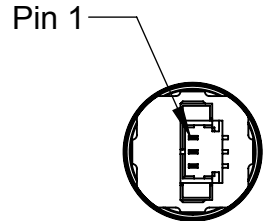

MA3 Miniature Absolute Magnetic Shaft Encoder

RELEASE DATE: 06/11/2012

1/4" Sleeve Bushing

6mm Sleeve Bushing

1/8" Sleeve Bushing

1/8" Ball Bearing