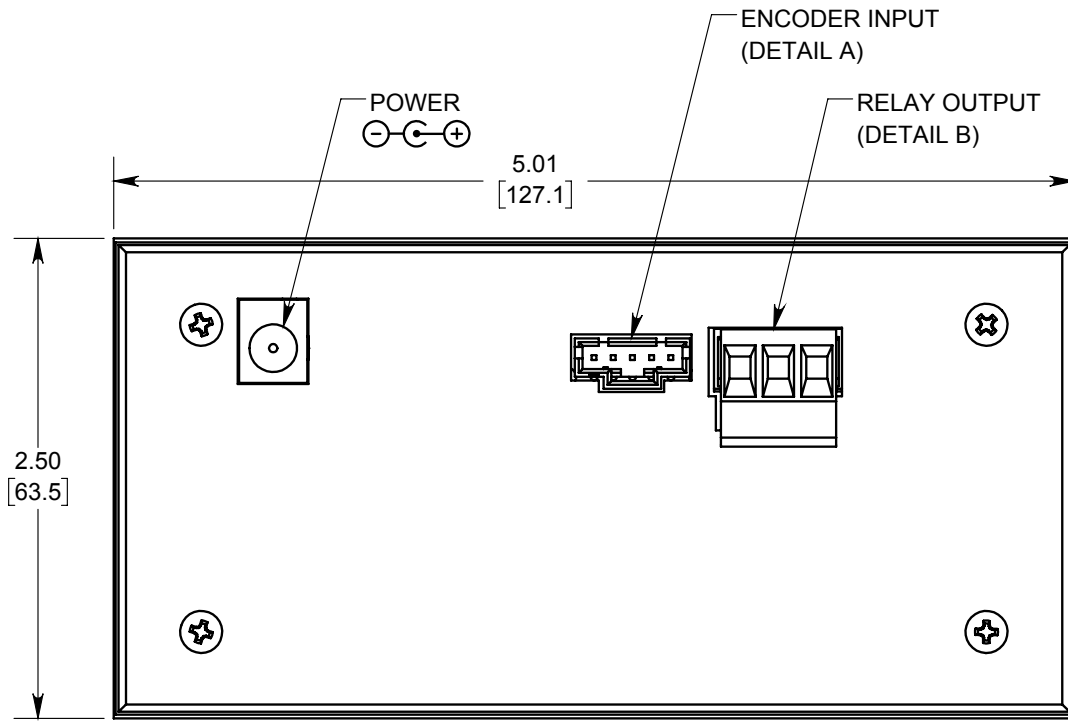

ED3 Digital Encoder Display

DETAIL A
ENCODER INPUT
SINGLE-ENDED

DETAIL A
ENCODER INPUT
DIFFERENTIAL

DETAIL B
RELAY OUTPUT

PANEL CUTOUT

RELEASE DATE: 01/17/2018

1400 NE 136th Avenue
Vancouver, Washington 98684, USA