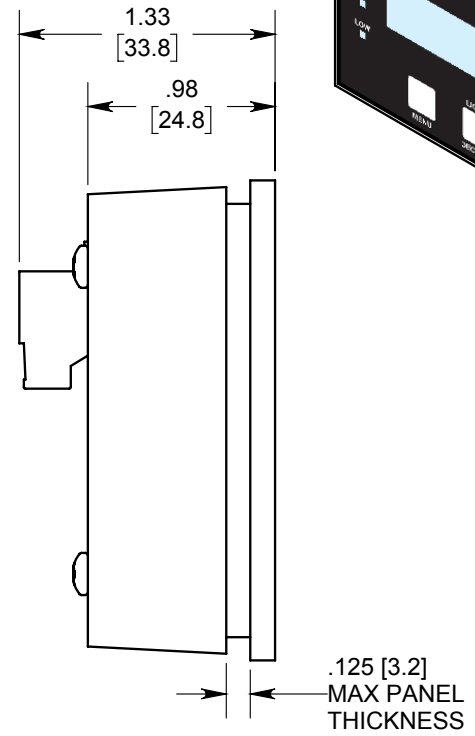

ED3 Digital Encoder Display

DETAIL A
ENCODER INPUT
SINGLE-ENDED

DETAIL A
ENCODER INPUT
DIFFERENTIAL

DETAIL B
RELAY OUTPUT

PANEL CUTOUT

RELEASE DATE: 01/17/2018

1400 NE 136th Avenue
Vancouver, Washington 98684, USA