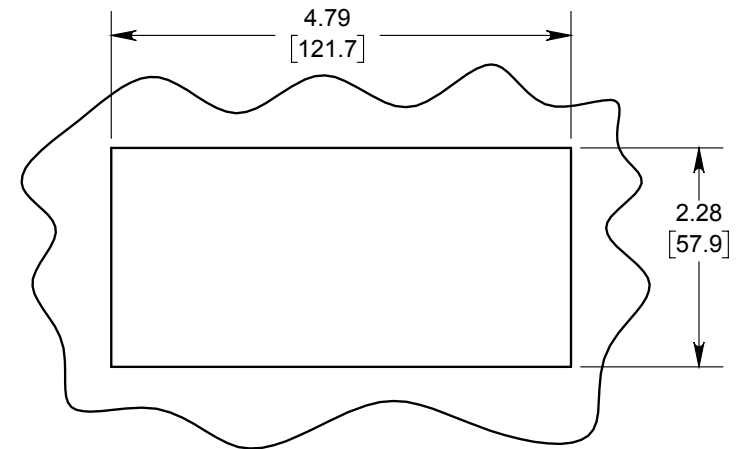

ED3 Digital Encoder Display

DETAIL A
ENCODER INPUT
SINGLE-ENDED

DETAIL A
ENCODER INPUT
DIFFERENTIAL

DETAIL B
RELAY OUTPUT

PANEL CUTOUT

RELEASE DATE: 01/17/2018