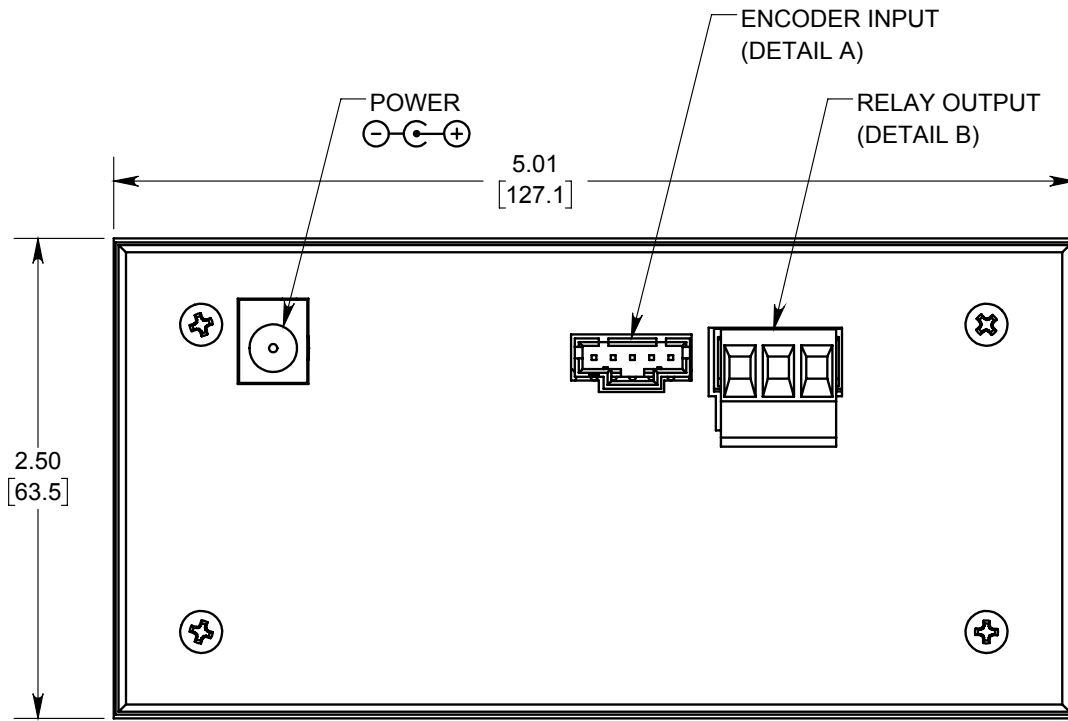

ED3 Digital Encoder Display

DETAIL A
ENCODER INPUT
SINGLE-ENDED

DETAIL A
ENCODER INPUT
DIFFERENTIAL

DETAIL B
RELAY OUTPUT

PANEL CUTOUT

RELEASE DATE: 01/17/2018