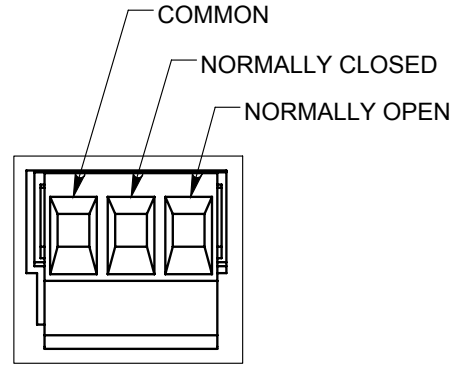

ED3 Digital Encoder Display

DETAIL A
ENCODER INPUT
SINGLE-ENDED

DETAIL A
ENCODER INPUT
DIFFERENTIAL

DETAIL B
RELAY OUTPUT

PANEL CUTOUT

RELEASE DATE: 01/17/2018

1400 NE 136th Avenue
Vancouver, Washington 98684, USA