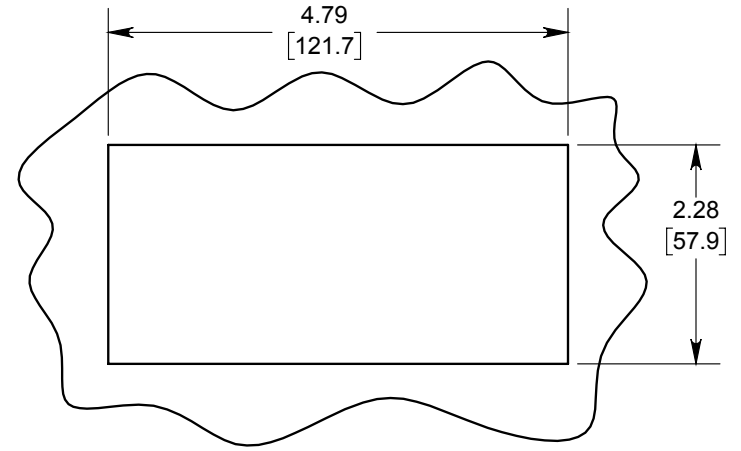

ED3 Digital Encoder Display

DETAIL A
ENCODER INPUT
SINGLE-ENDED

DETAIL A
ENCODER INPUT
DIFFERENTIAL

DETAIL B
RELAY OUTPUT

PANEL CUTOUT

RELEASE DATE: 01/17/2018

1400 NE 136th Avenue
Vancouver, Washington 98684, USA