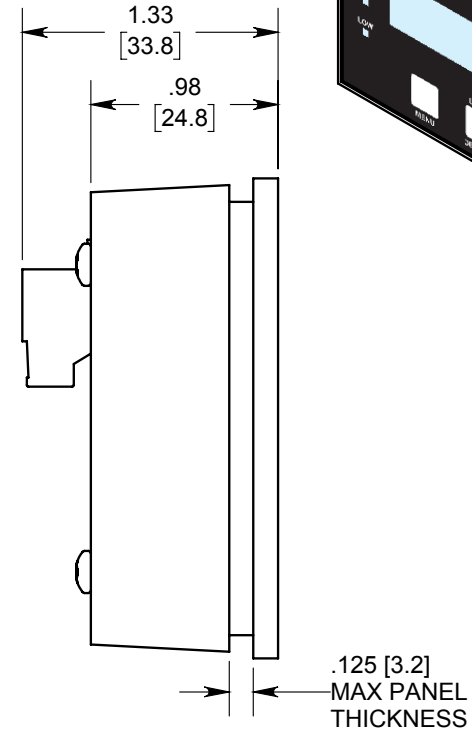

ED3 Digital Encoder Display

DETAIL A
ENCODER INPUT
SINGLE-ENDED

DETAIL A
ENCODER INPUT
DIFFERENTIAL

DETAIL B
RELAY OUTPUT

PANEL CUTOUT

RELEASE DATE: 01/17/2018