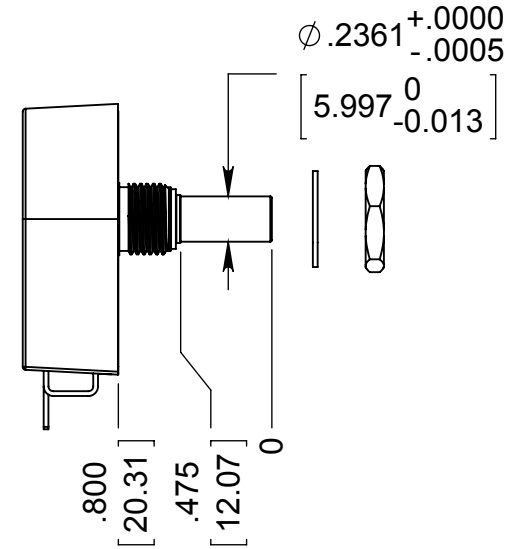

# S1 Optical Shaft Encoder Drawing

## 1/4" Sleeve Bushing

## 1/4" Ball Bearing

## 6mm Ball Bearing