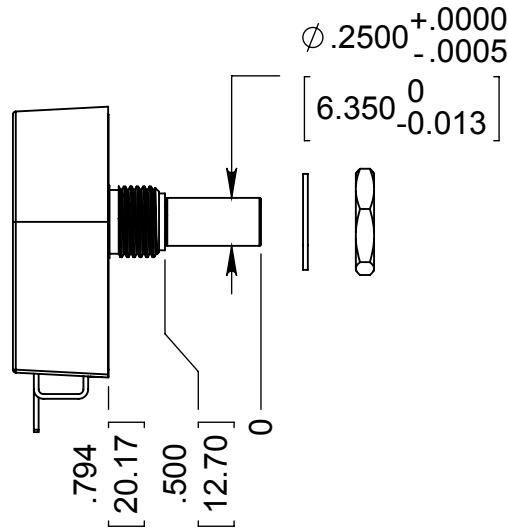

# S1 Optical Shaft Encoder Drawing

## 1/4" Sleeve Bushing

## 1/4" Ball Bearing

## 6mm Ball Bearing