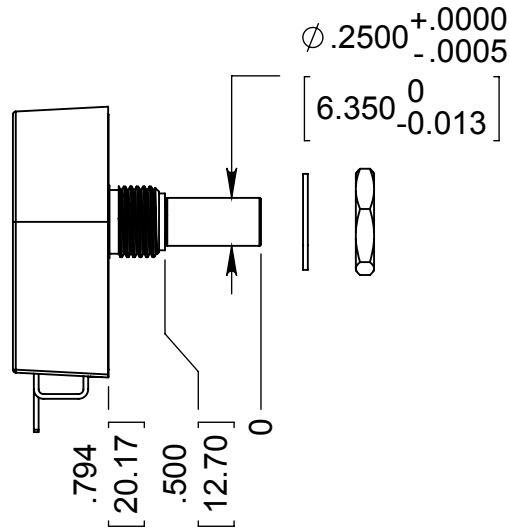

S1 Optical Shaft Encoder Drawing

1/4" Sleeve Bushing

6mm Sleeve Bushing

1/4" Ball Bearing

6mm Ball Bearing