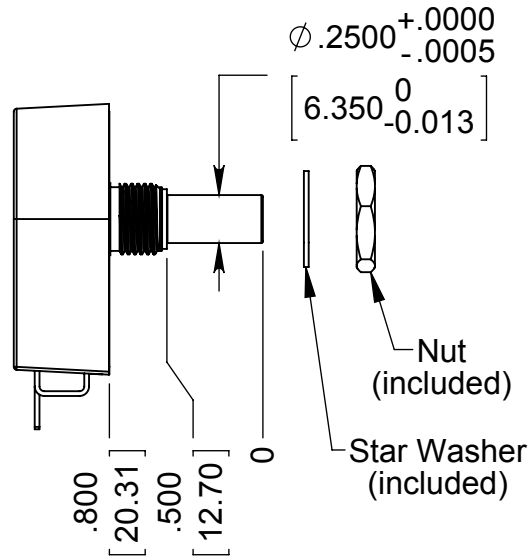

S1 Optical Shaft Encoder Drawing

1/4" Sleeve Bushing

6mm Sleeve Bushing

1/4" Ball Bearing

6mm Ball Bearing