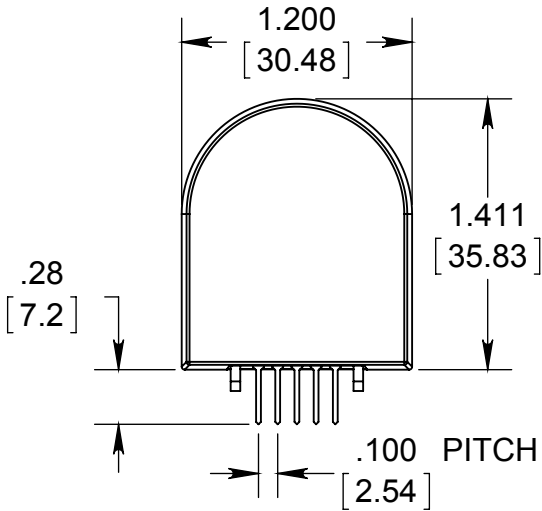

S1 Optical Shaft Encoder Drawing

1/4" Sleeve Bushing

6mm Sleeve Bushing

1/4" Ball Bearing

6mm Ball Bearing