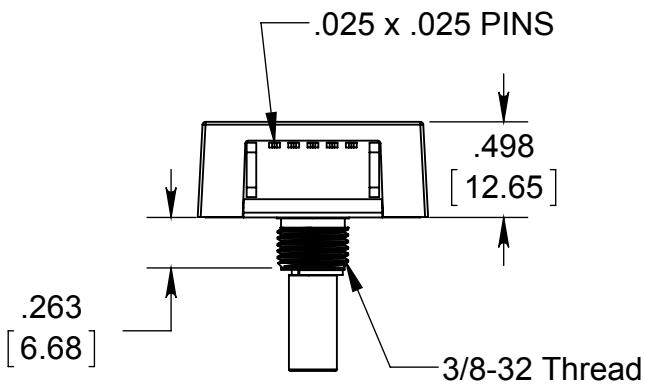

# S1 Optical Shaft Encoder Drawing

## 1/4" Sleeve Bushing

## 1/4" Ball Bearing

## 6mm Ball Bearing