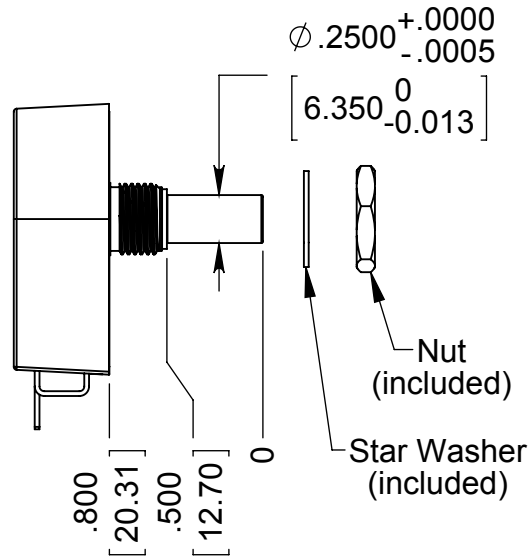

# S1 Optical Shaft Encoder Drawing

## 1/4" Sleeve Bushing

## 1/4" Ball Bearing

## 6mm Ball Bearing