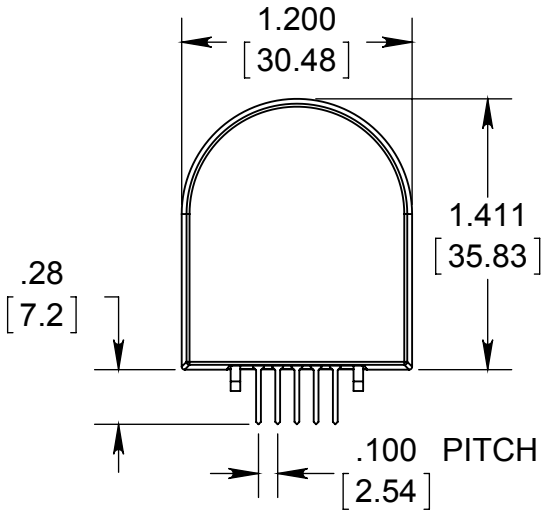

# S1 Optical Shaft Encoder Drawing

## 1/4" Sleeve Bushing

## 1/4" Ball Bearing

## 6mm Ball Bearing