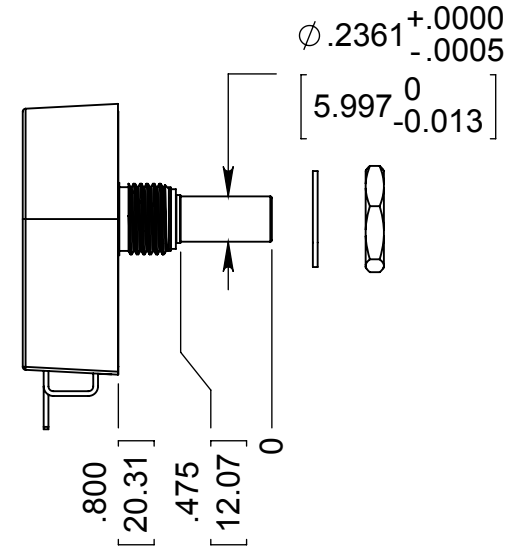

S1 Optical Shaft Encoder Drawing

1/4" Sleeve Bushing

6mm Sleeve Bushing

1/4" Ball Bearing

6mm Ball Bearing