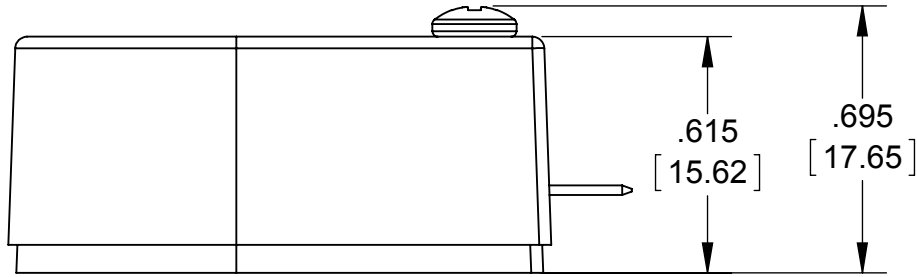

E2 Optical Kit Encoder Drawing

RELEASE DATE: 04/21/2015