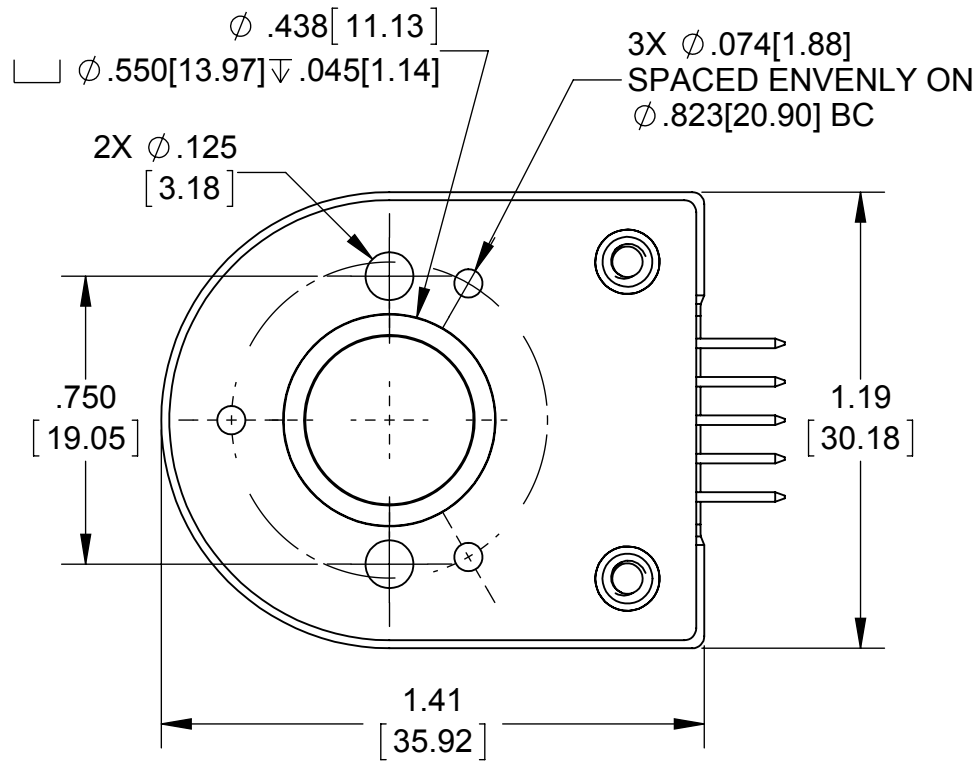

E2 Optical Kit Encoder Drawing

RELEASE DATE: 04/21/2015